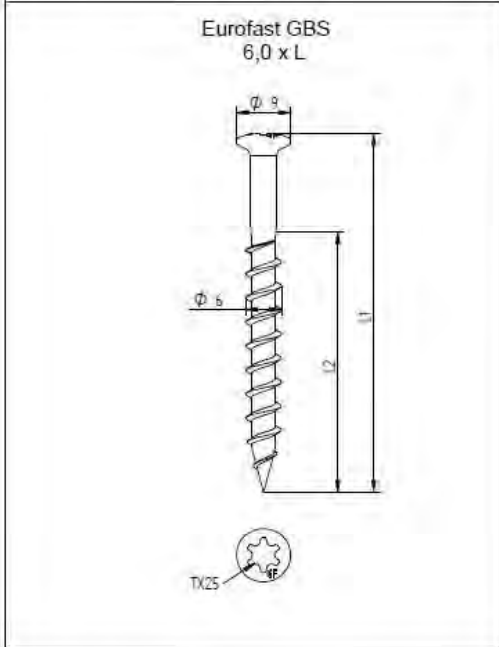

DVP-DF-8240XH	GBS 6,0 x L

Combination:
Eurofast DVP-DF8240XH
Eurofast GBS 6,0 x L

Van Røij Fasteners Europe b.v.
Jan Tooropstraat 16
NL-5753 DK Deurne
copyright © 12.2015