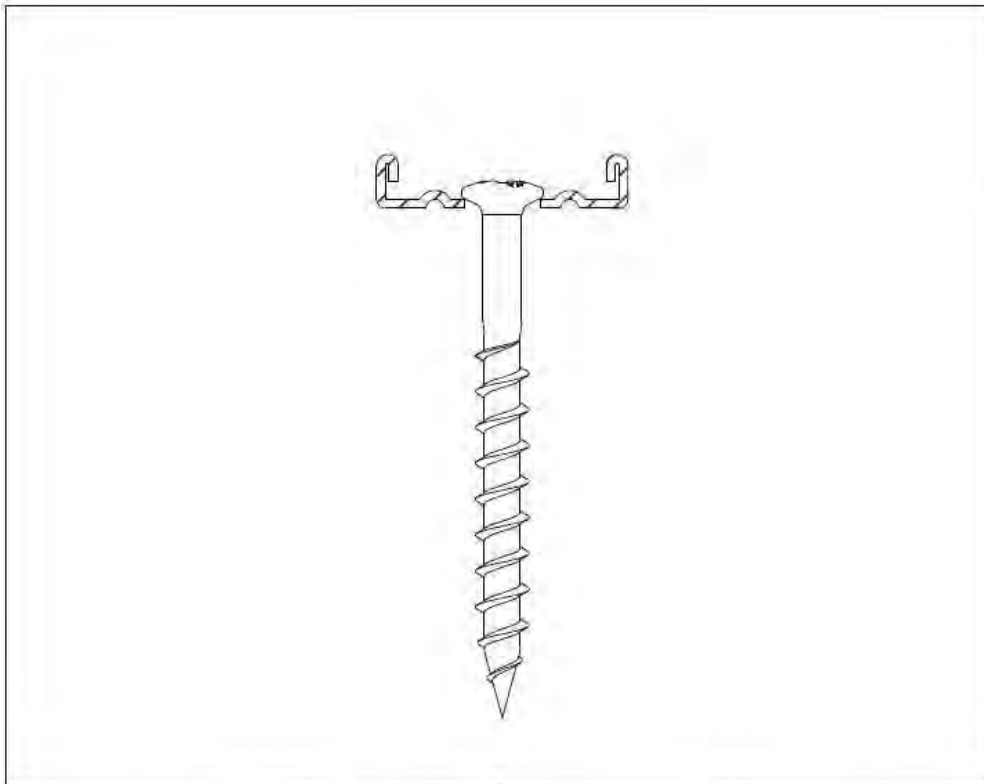

Eurofast
EDF-BAR-FB

EDF-BAR-FB 30 x 2250

GBS 6,0 x L

Eurofast GBS
6,0 x L