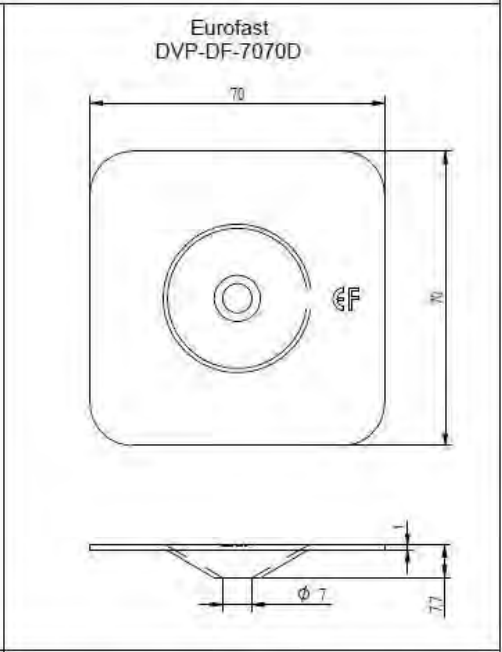

DVP-DF-7070D	GBS 6,0 x L

Combination:
Eurofast DVP-DF-7070D
Eurofast GBS 6,0 x L

Van Roij Fasteners Europe b.v.
Jan Tooropstraat 16
NL-5753 DK Deurne
copyright © 12.2015