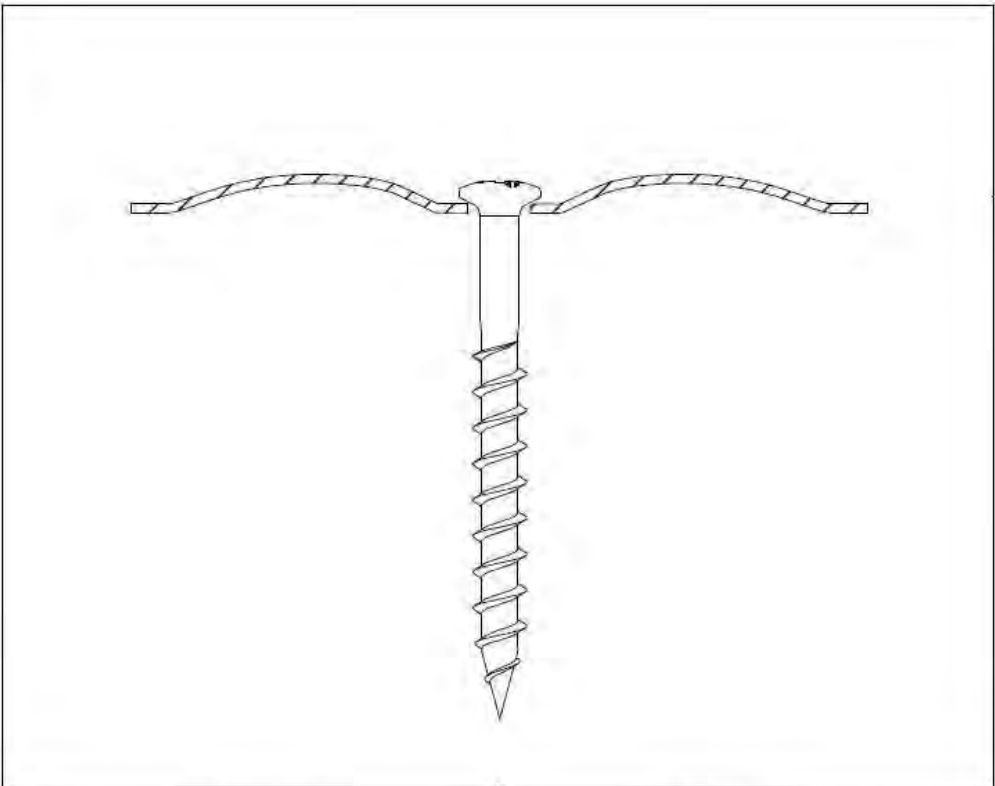

DVP-DF-8240H	GBSA2 6,0 x L

Combination:
Eurofast DVP-DF-8240H
Eurofast GBS-A2 6,0 x L

Van Roij Fasteners Europe b.v.
Jan Tooropstraat 16
NL-5753 DK Deurne
copyright © 12.2015