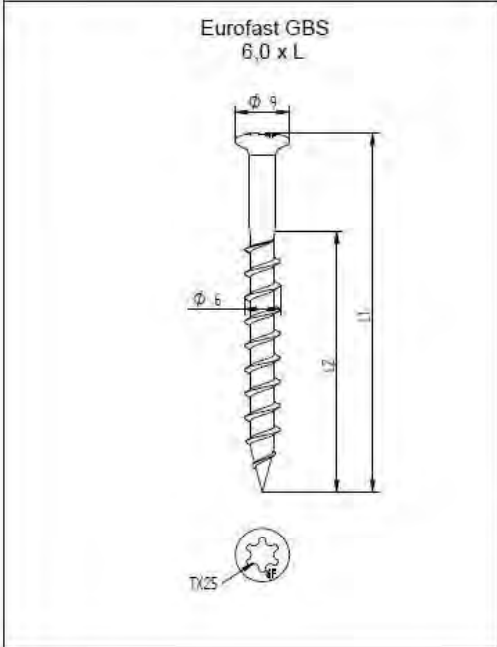

DVP-DF-8240D	GBS 6,0 x L

Combination:
Eurofast DVP-DF-8240D
Eurofast GBS 6,0 x L

Van Roij Fasteners Europe b.v.
Jan Tooropstraat 16
NL-5753 DK Deurne
copyright © 12.2015