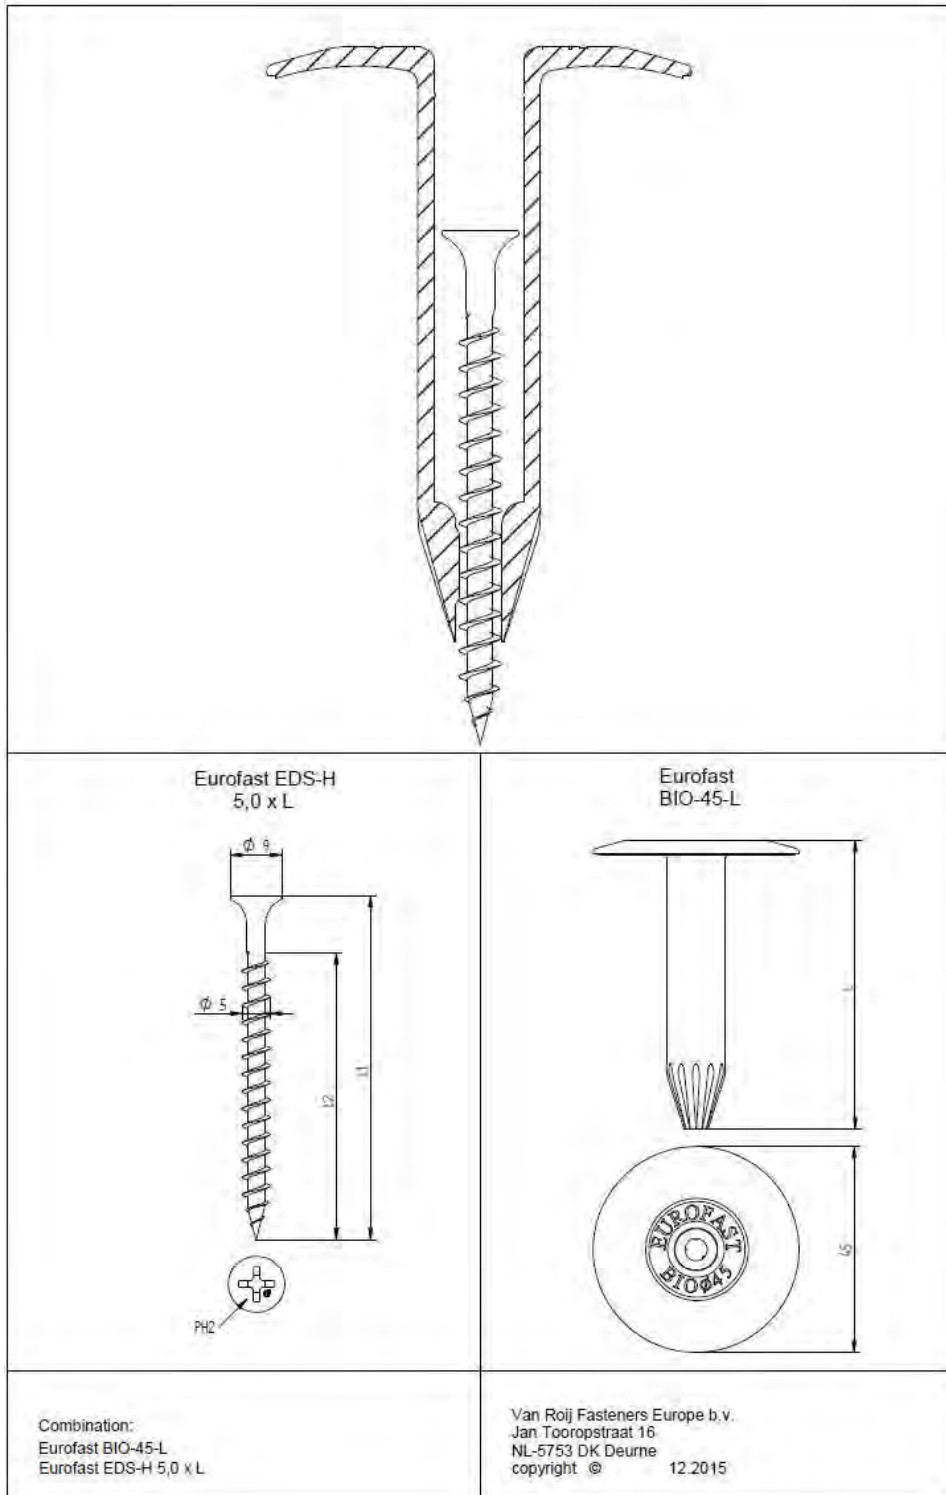

Range EDS-H 5,0 x L

BIO-45-L	EDS-H 5,0 x L