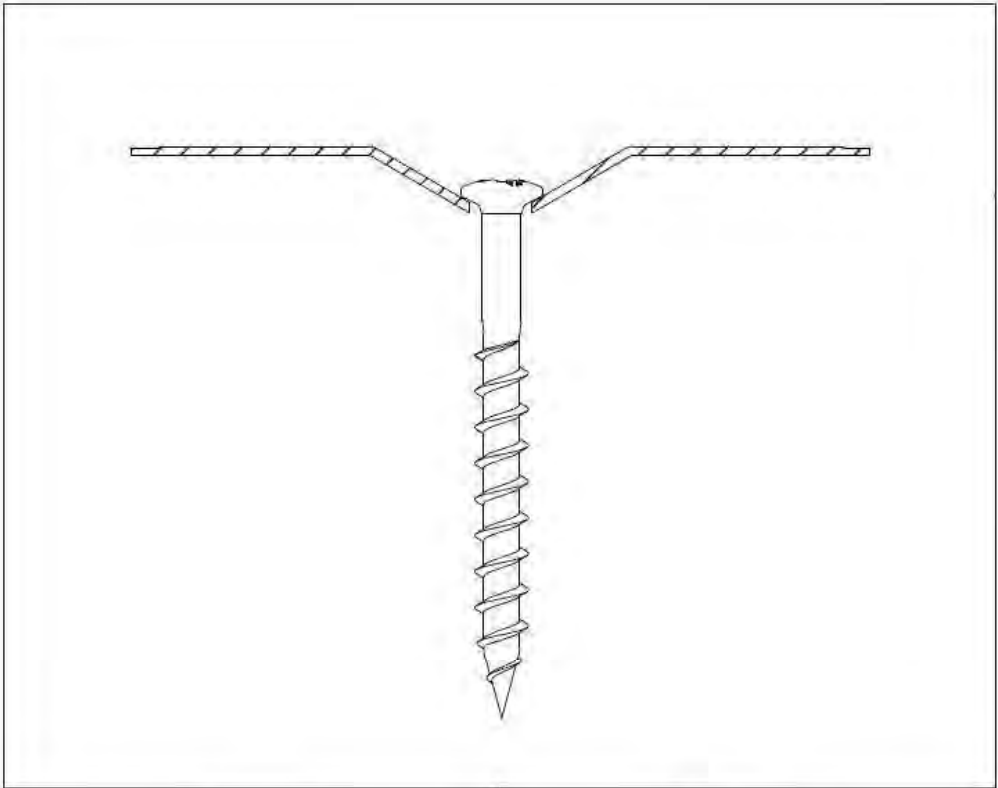

DVP-DF-8240D	GBS 6,0 x L

Combination:
Eurofast DVP-DF-8240D
Eurofast GBS 6,0 x L

Van Roij Fasteners Europe b.v.
Jan Tooropstraat 16
NL-5753 DK Deurne
copyright © 12.2015