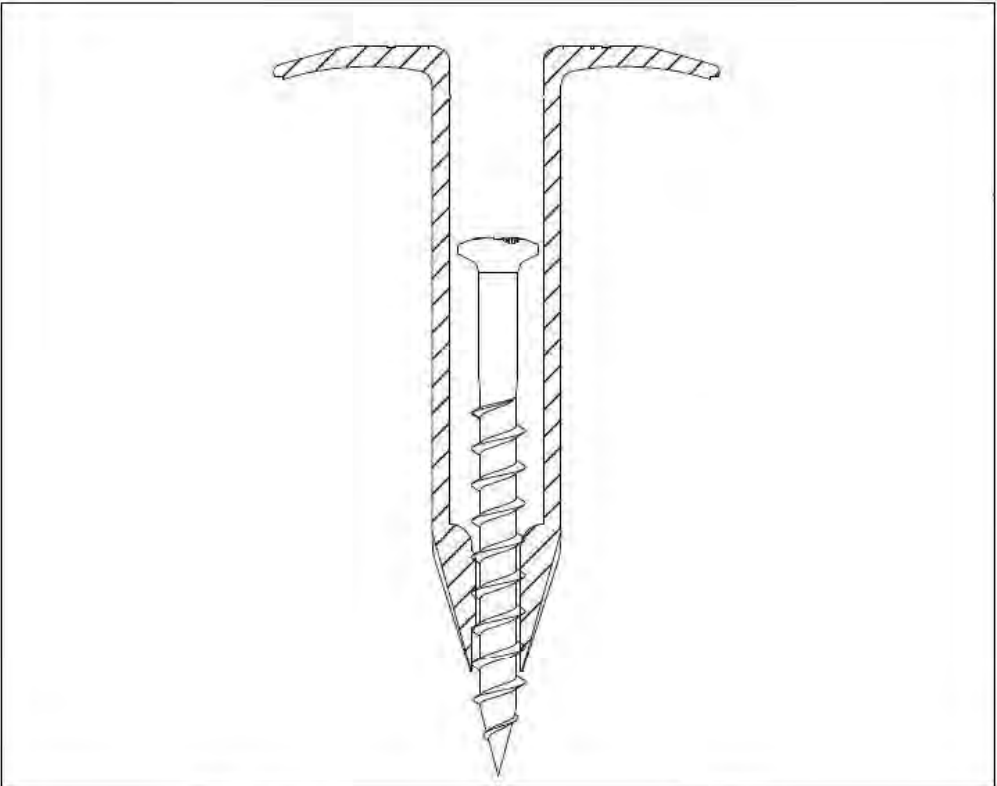

BIO-45-L	GBSA2 6,0 x L

Combination:
Eurofast BIO-45-L
Eurofast GBS-A2 6,0 x L

Van Roij Fasteners Europe b.v.
Jan Tooropstraat 16
NL-5753 DK Deurne
copyright © 12.2015