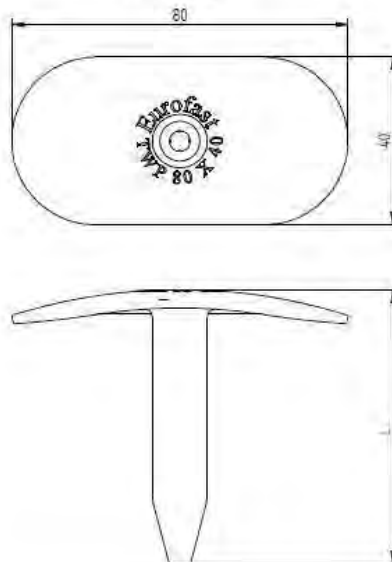

TWP-8040

EDS-B-4,8 x L

Combination:
Eurofast TWP-8040
Eurofast EDS-B-4,8 x L

Van Roij Fasteners Europe b.v.
Jan Tooropstraat 16
NL-5753 DK Deurne
copyright © 12.2015