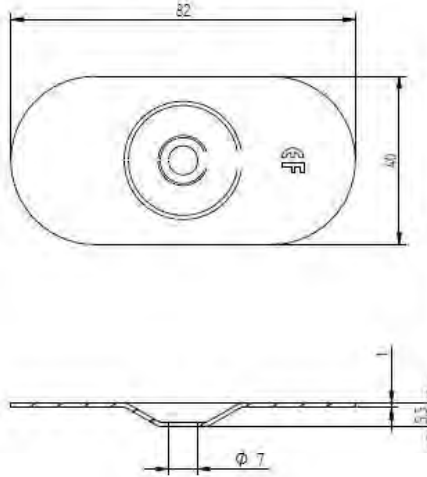

DVP-DF-8240R

GBSA2 6,0 x L

Combination:
Eurofast DVP-DF-8240R
Eurofast GBS-A2 6,0 x L

Van Roij Fasteners Europe b.v.
Jan Tooropstraat 16
NL-5753 DK Deurne
copyright © 12.2015