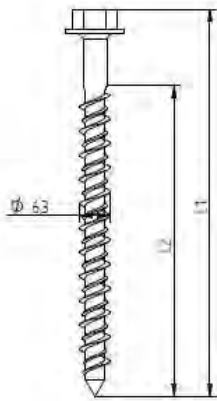

DVP-EF-7007N

DFCF 6,3 x L

Combination:
Eurofast DVP-EF-7007N
Eurofast DFCF 6,3 x L

Van Rijn Fasteners Europe b.v.
Jan Tooropstraat 16
NL-5753 DK Deurne
copyright © 12.2015