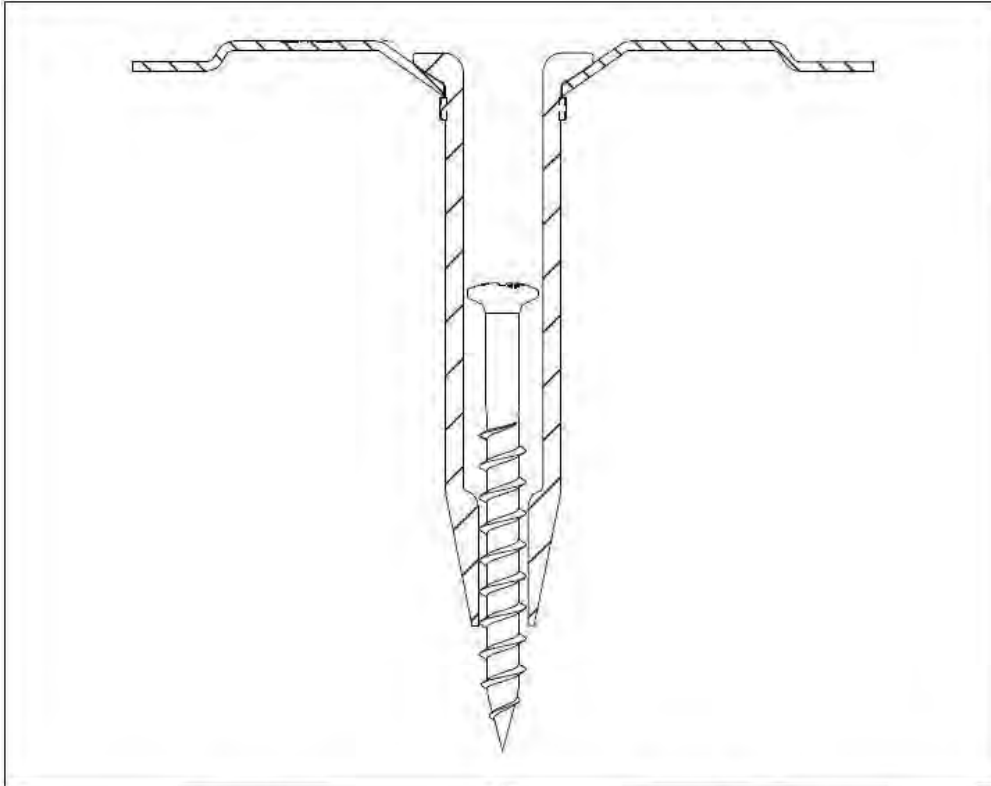

Eurofast KMT-15
Eurofast DVPKMT-8240D

KMT-15 + DVP-KMT-8240D

GBS 6,0 x L

Eurofast GBS
6,0 x L