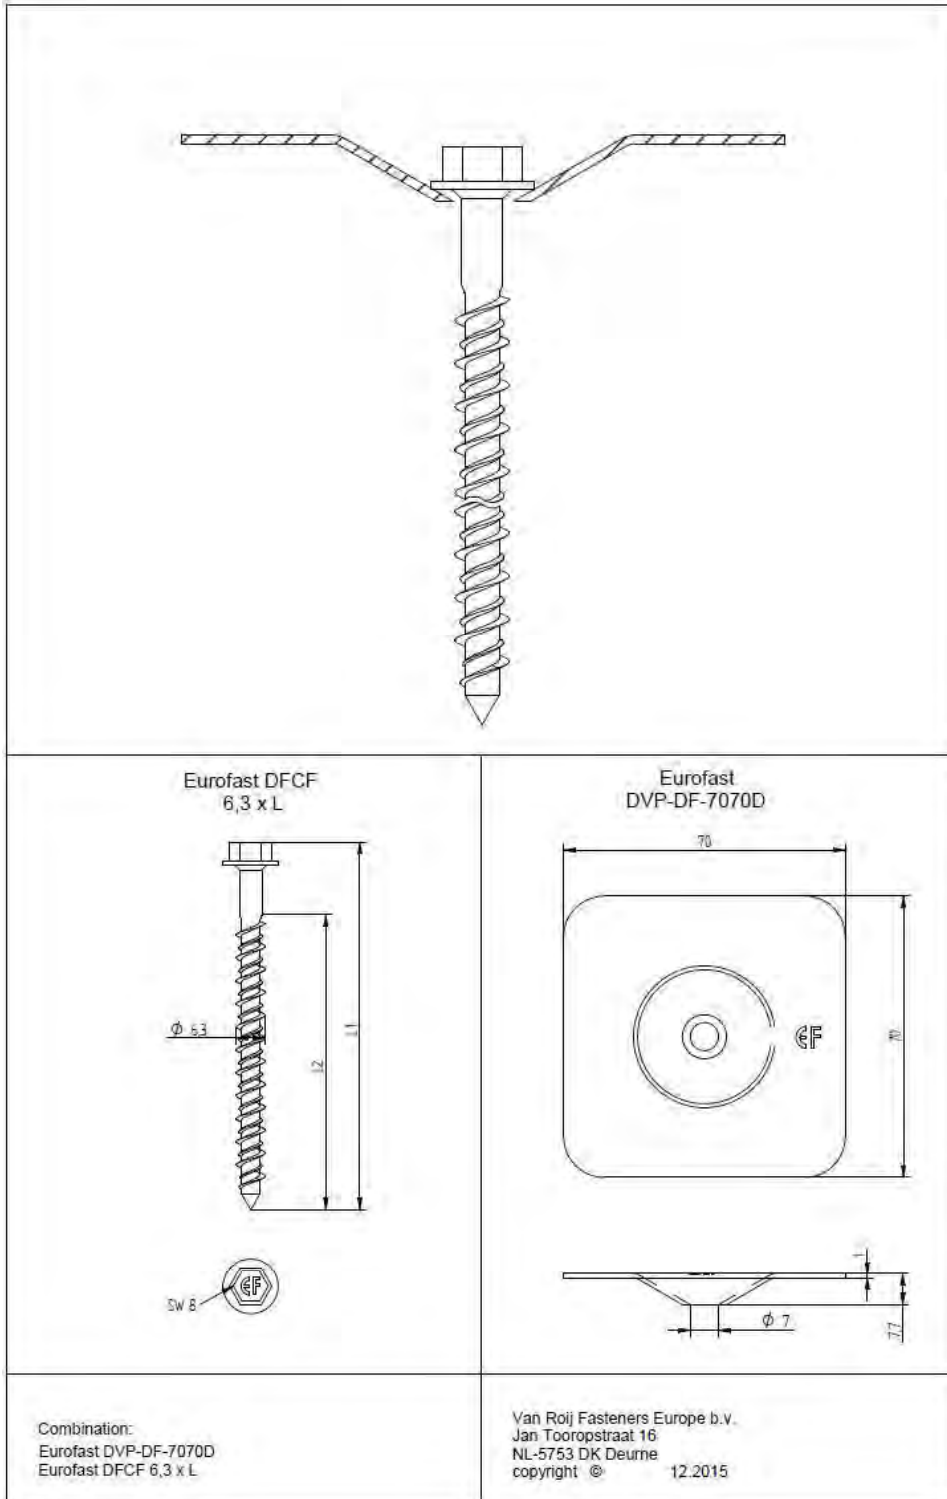

Range DFCF 6,3 L

DVP-DF-7070D	DFCF 6,3 x L