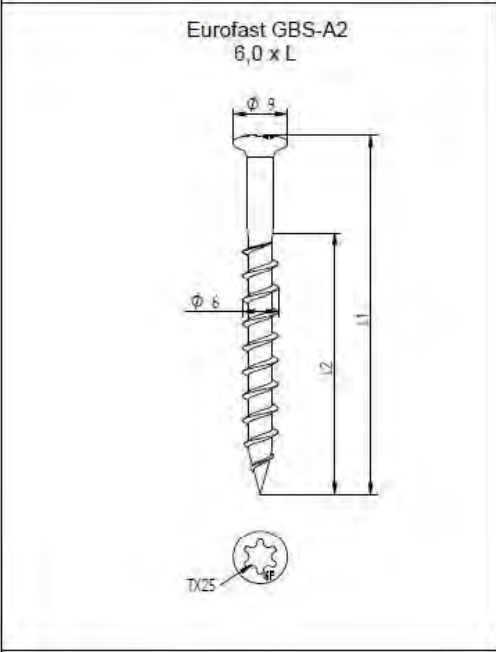

BIO-45-L	GBSA2 6,0 x L

Combination:
Eurofast BIO-45-L
Eurofast GBS-A2 6,0 x L

Van Roij Fasteners Europe b.v.
Jan Tooropstraat 16
NL-5753 DK Deurne
copyright © 12.2015