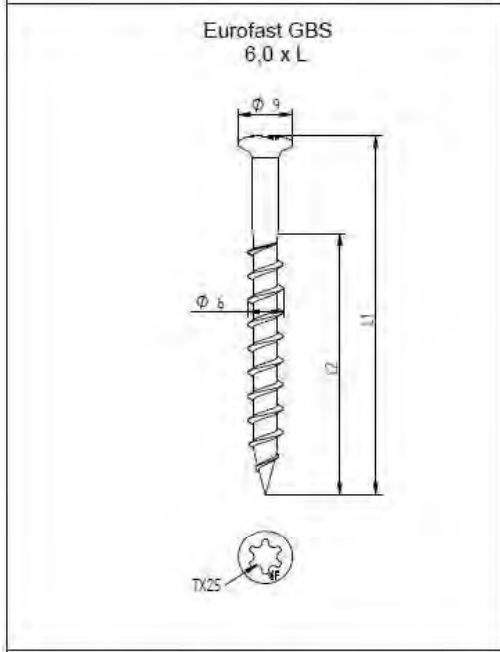

DVP-DF-7070D	GBS 6,0 x L

Combination:
Eurofast DVP-DF-7070D
Eurofast GBS 6,0 x L

Van Roij Fasteners Europe b.v.
Jan Tooropstraat 16
NL-5753 DK Deurne
copyright © 12.2015