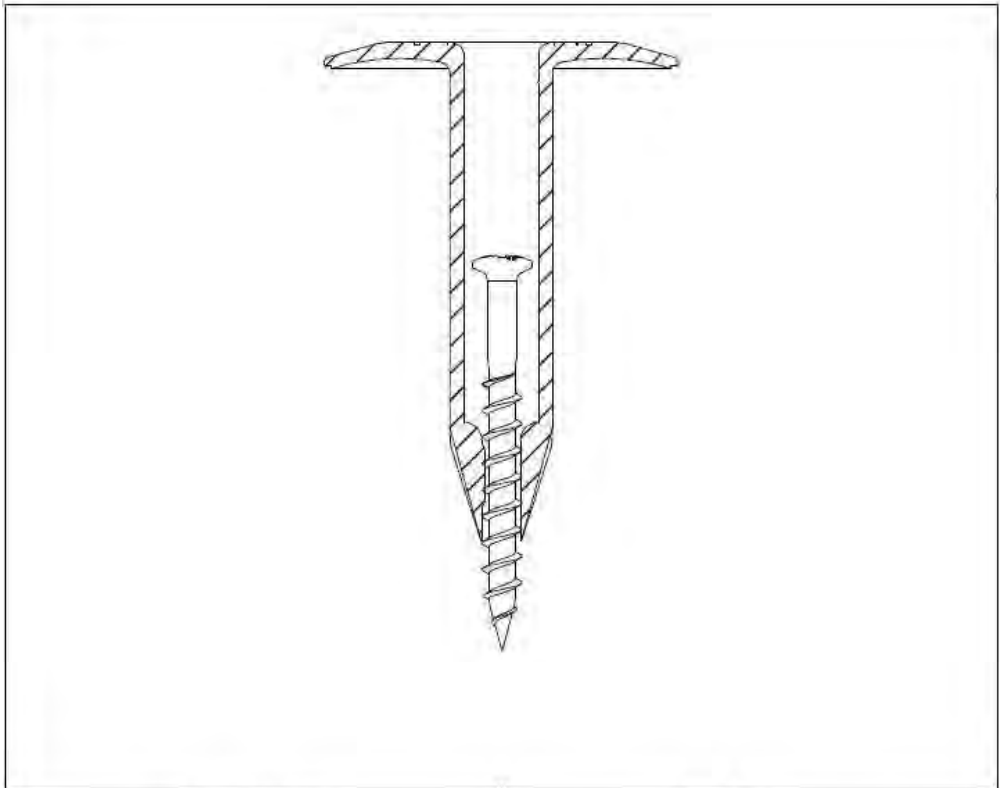

TLK- 45 x L	GBS 6,0 x L

Combination:
Eurofast TLK- 45 x L
Eurofast GBS 6,0 x L

Van Rijn Fasteners Europe b.v.
Jan Tooropstraat 16
NL-5753 DK Deurne
copyright © 12.2015