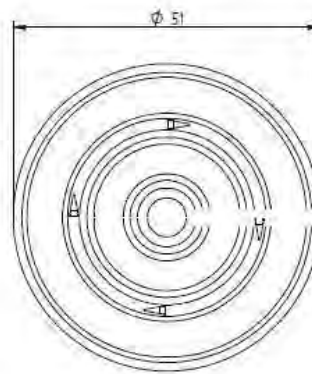

Combination:
Eurofast DVP-EFB-51NS
Eurofast DFCF 6,3 x L

Van Roij Fasteners Europe b.v.
Jan Tooropstraat 16
NL-5753 DK Deurne
copyright © 12.2015