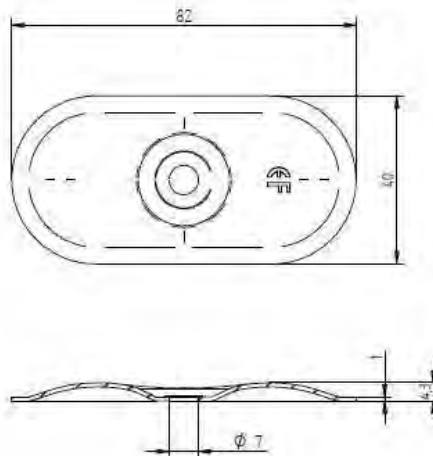

DVP-DF-8240H

GBS 6,0 x L

Eurofast GBS  
6,0 x L

Eurofast  
DVP-DF-8240H

Combination:  
Eurofast DVP-DF-8240H  
Eurofast GBS 6,0 x L

Van Roij Fasteners Europe b.v.  
Jan Tooropstraat 16  
NL-5753 DK Deurne  
copyright © 12.2015