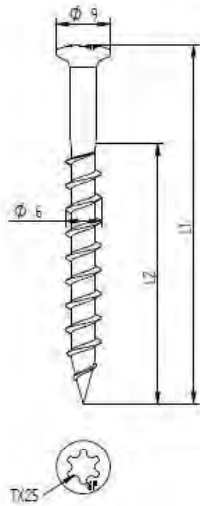

Eurofast GBS-A2
6,0 x L