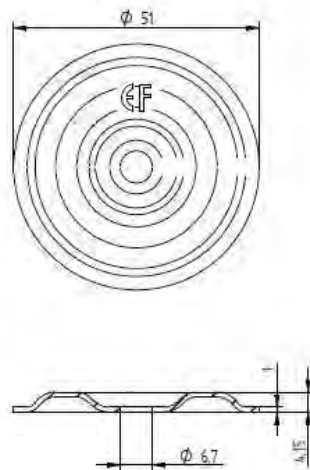

Combination:
Eurofast DVP-EF-51N
Eurofast DFHD 6,7 x 32

Van Roij Fasteners Europe b.v.
Jan Tooropstraat 16
NL-5753 DK Deurne
copyright © 12.2015