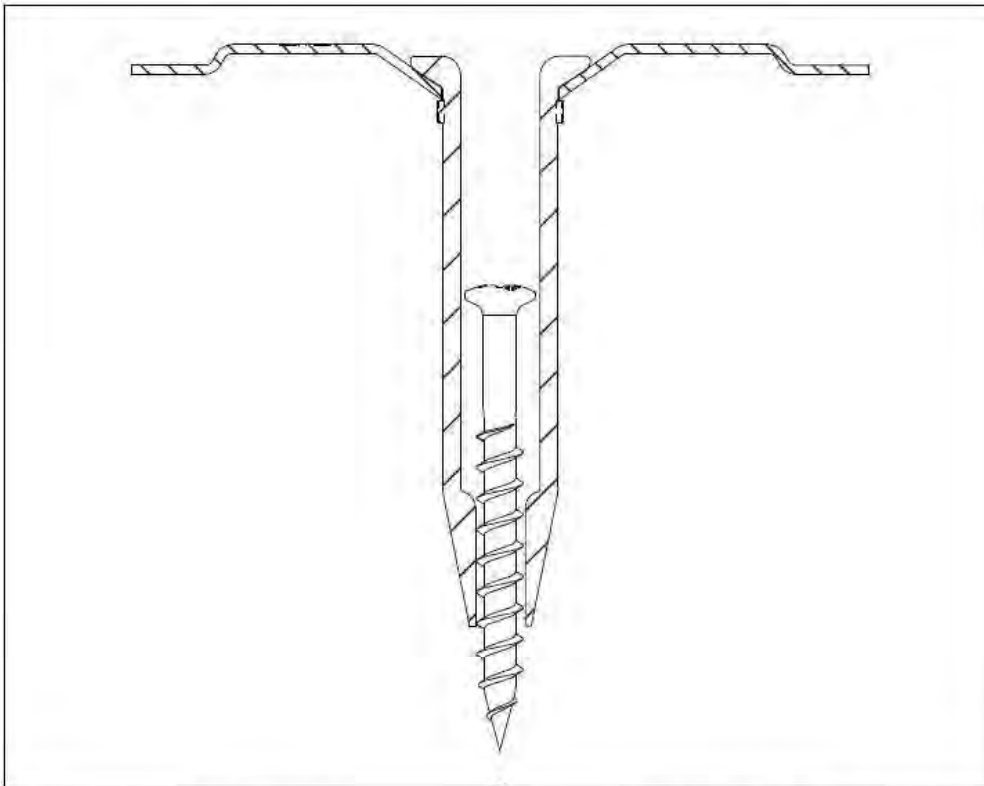

Eurofast KMT-15
Eurofast DVPKMT-8240D

KMT-15 + DVP-KMT-8240D

GBSA2 6,0 x L

Eurofast GBS-A2
6,0 x L