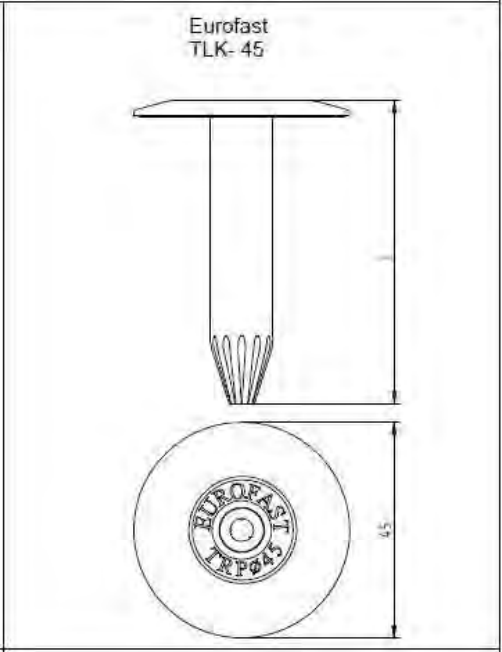

TLK- 45 x L	GBS 6,0 x L

Combination:
Eurofast TLK- 45 x L
Eurofast GBS 6,0 x L

Van Rijn Fasteners Europe b.v.
Jan Tooropstraat 16
NL-5753 DK Deurne
copyright © 12.2015