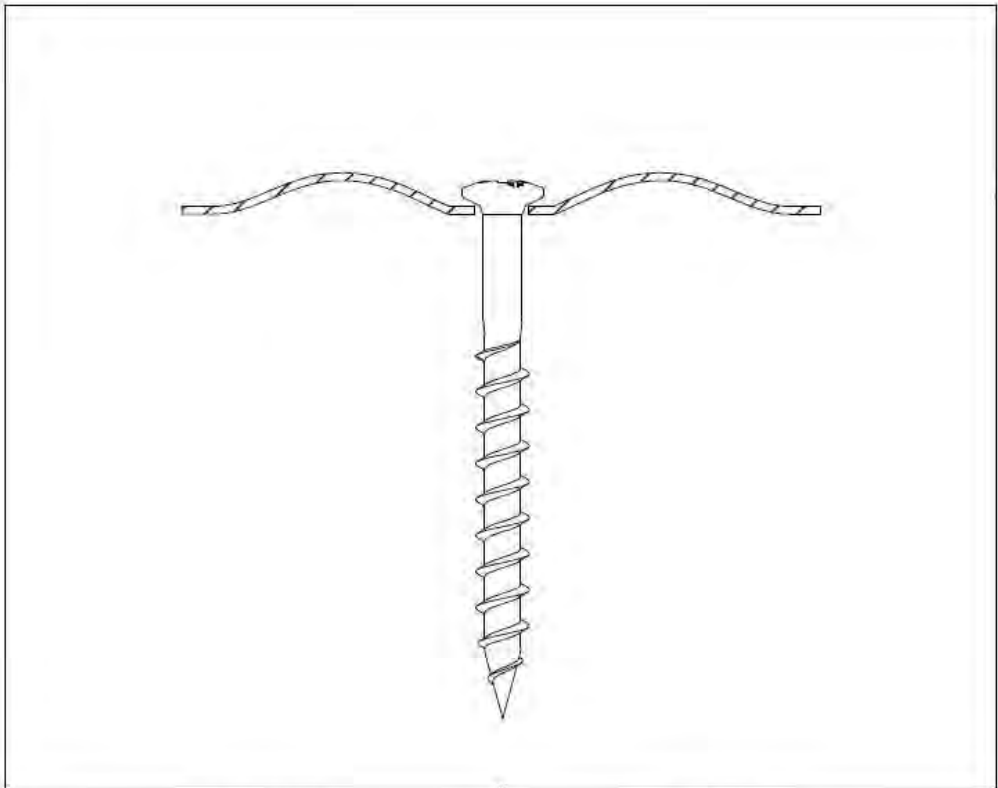

DVP-DF-8240XH	GBS 6,0 x L

Combination:
Eurofast DVP-DF8240XH
Eurofast GBS 6,0 x L

Van Røij Fasteners Europe b.v.
Jan Tooropstraat 16
NL-5753 DK Deurne
copyright © 12.2015