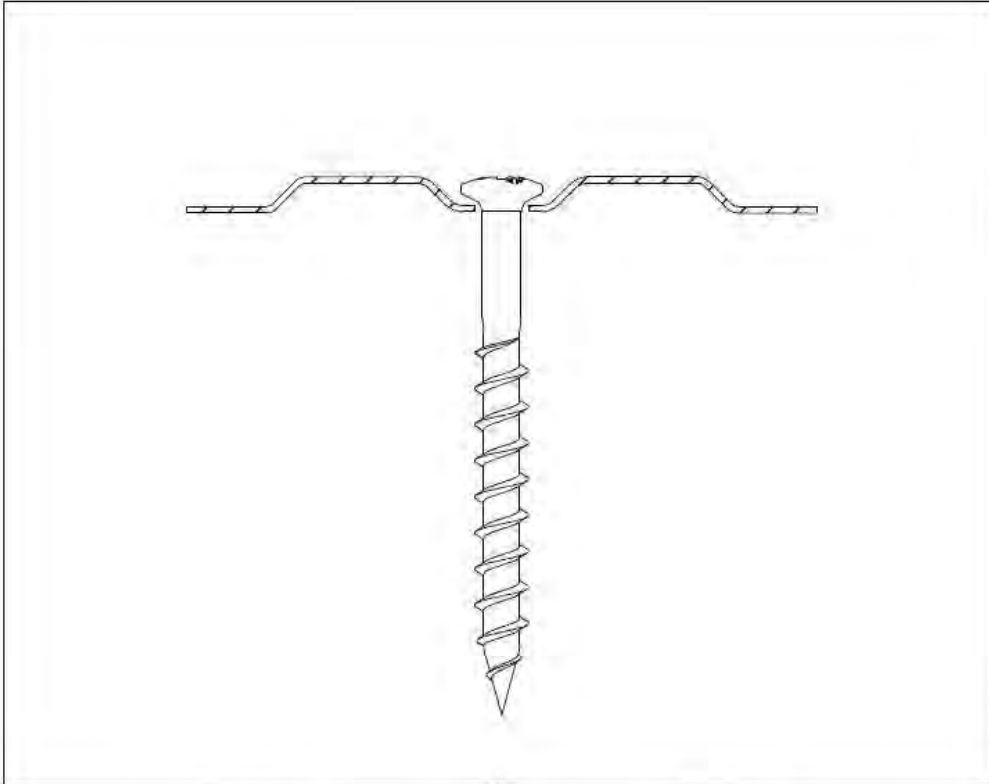

Eurofast
DVP-EF-7007H

DVP-EF-7007H

GBS 6,0 x L

Eurofast GBS
6,0 x L