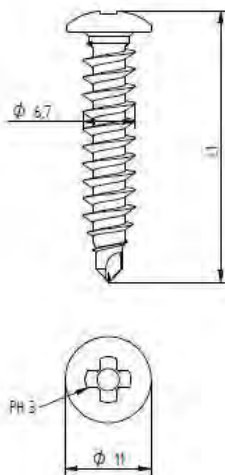

Combination:
Eurofast DVP-EF-51N
Eurofast DFHD 6,7 x 32

Van Roij Fasteners Europe b.v.
Jan Tooropstraat 16
NL-5753 DK Deurne
copyright © 12.2015