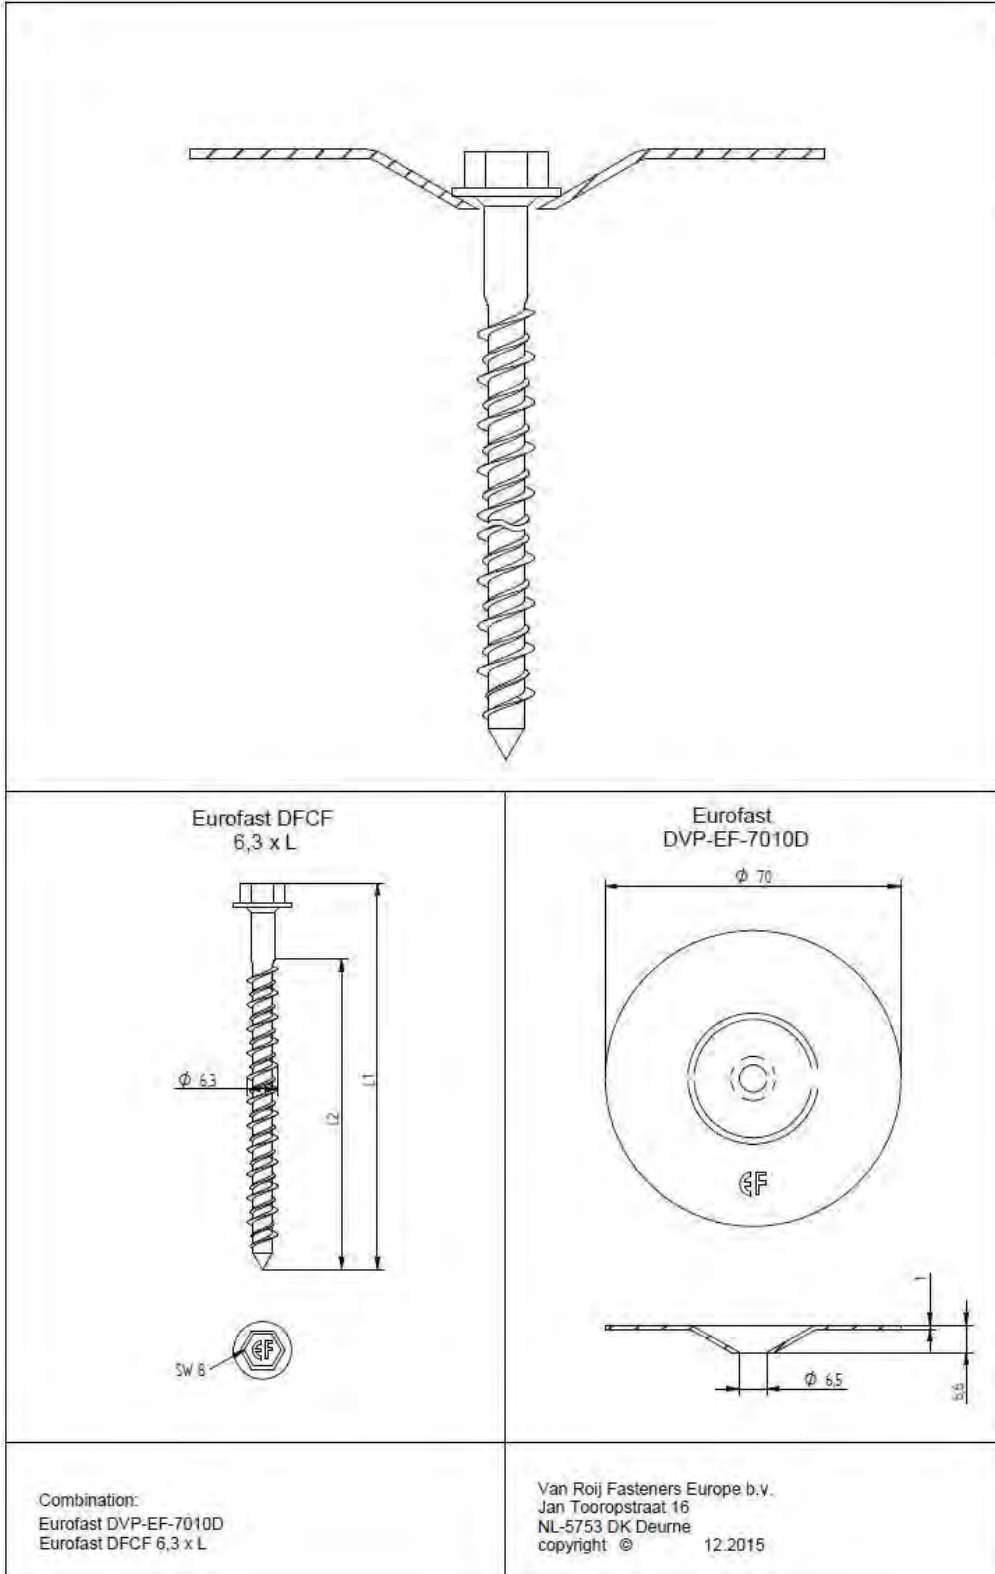

DVP-EF-7010D

DFCF 6,3 x L