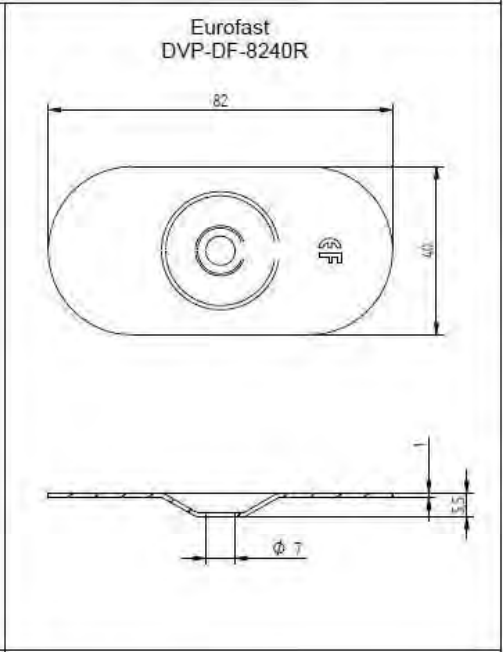

DVP-DF-8240R	GBS 6,0 x L

Combination:
Eurofast DVP-DF-8240R
Eurofast GBS 6,0 x L

Van Roij Fasteners Europe b.v.
Jan Tooropstraat 16
NL-5753 DK Deurne
copyright © 12.2015