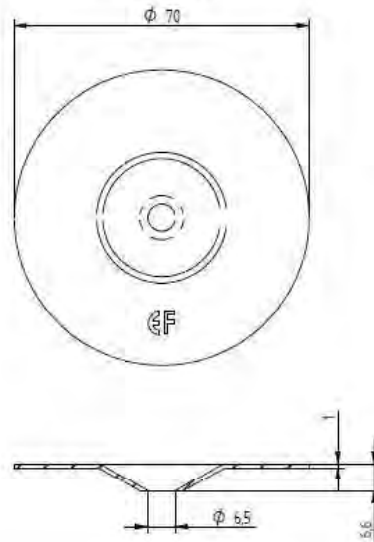

Eurofast
DVP-EF-7010D