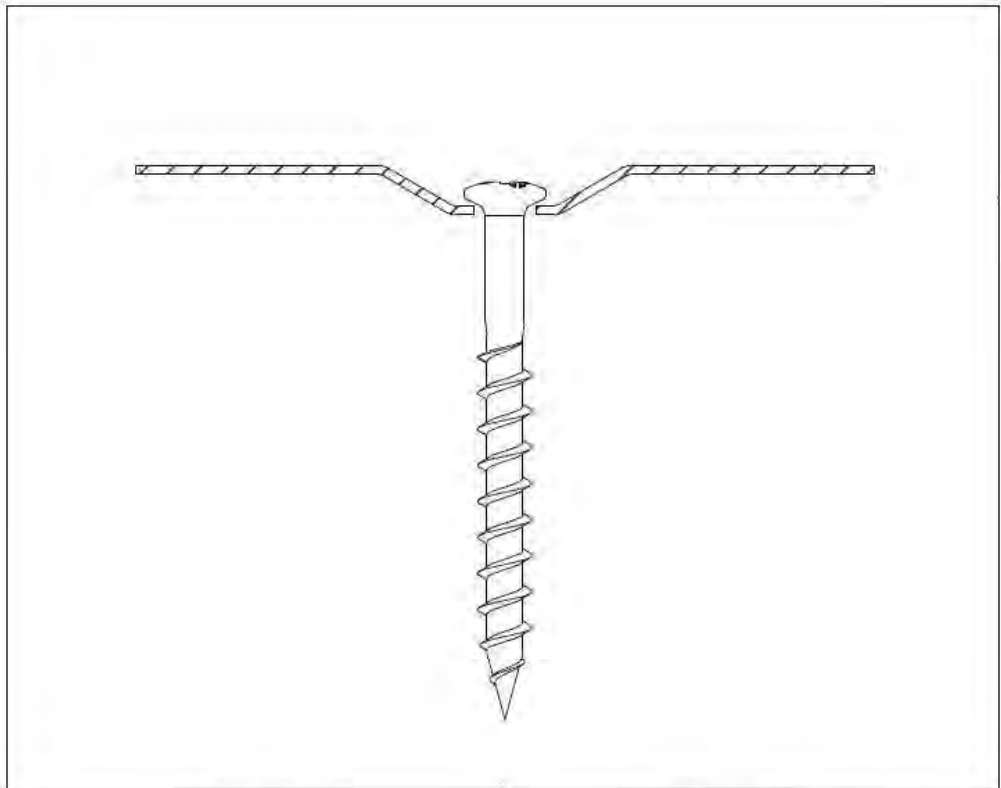

DVP-DF-8240R	GBS 6,0 x L

Combination:
Eurofast DVP-DF-8240R
Eurofast GBS 6,0 x L

Van Roij Fasteners Europe b.v.
Jan Tooropstraat 16
NL-5753 DK Deurne
copyright © 12.2015