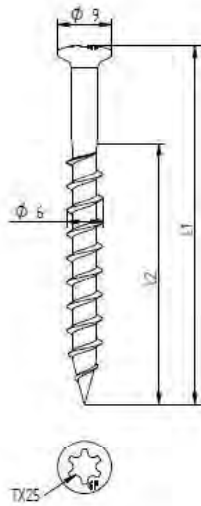

DVP-DF-8240D

GBSA2 6,0 x L

Combination:
Eurofast DVP-DF-8240D
Eurofast GBS-A2 6,0 x L

Van Roij Fasteners Europe b.v.
Jan Tooropstraat 16
NL-5753 DK Deurne
copyright © 12.2015