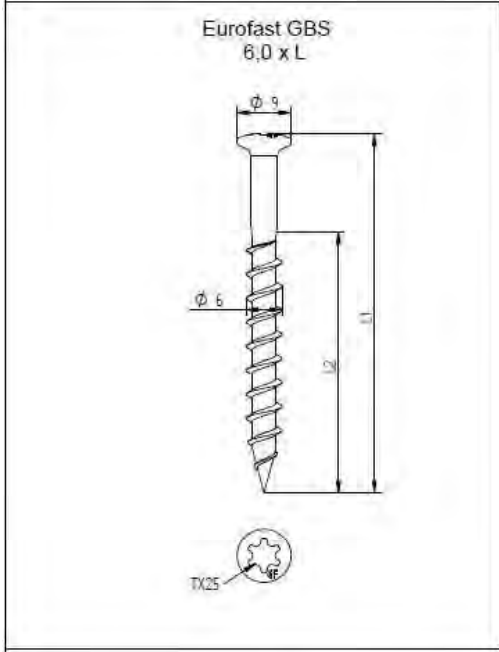

TLK- 45 x L	GBS 6,0 x L

Combination:
Eurofast TLK- 45 x L
Eurofast GBS 6,0 x L

Van Rijn Fasteners Europe b.v.
Jan Tooropstraat 16
NL-5753 DK Deurne
copyright © 12.2015