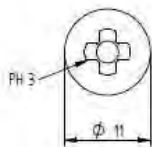

Combination:
Eurofast DVP-EF-5010N
Eurofast DFHD 6,7 x 32

Van Roij Fasteners Europe b.v.
Jan Tooropstraat 16
NL-5753 DK Deurne
copyright © 12.2015