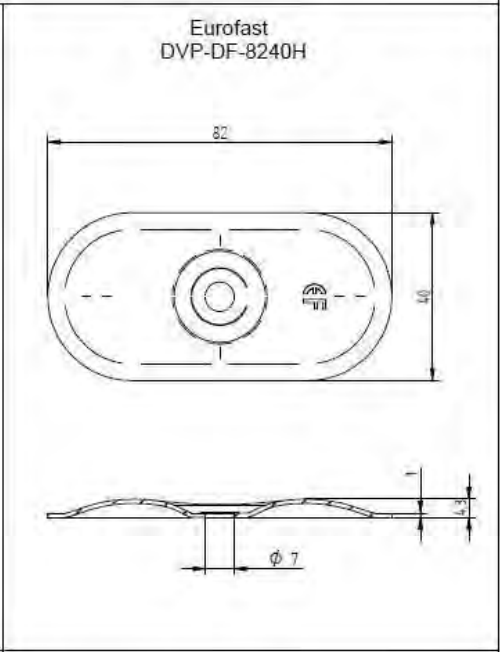

DVP-DF-8240H	GBSA2 6,0 x L

Combination:
Eurofast DVP-DF-8240H
Eurofast GBS-A2 6,0 x L

Van Roij Fasteners Europe b.v.
Jan Tooropstraat 16
NL-5753 DK Deurne
copyright © 12.2015