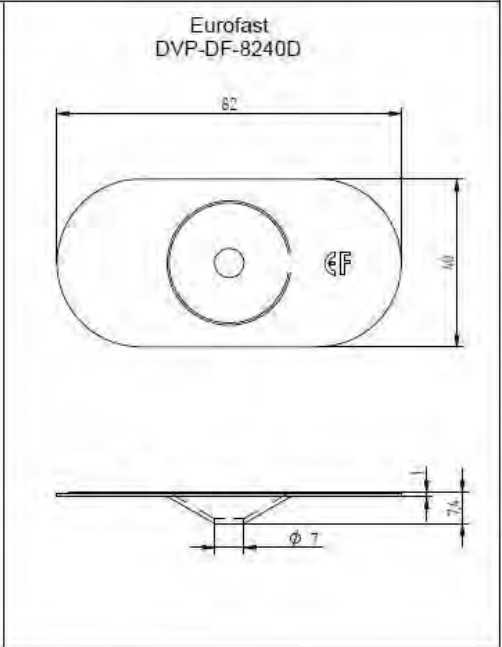

DVP-DF-8240D	GBS 6,0 x L

Combination:
Eurofast DVP-DF-8240D
Eurofast GBS 6,0 x L

Van Roij Fasteners Europe b.v.
Jan Tooropstraat 16
NL-5753 DK Deurne
copyright © 12.2015