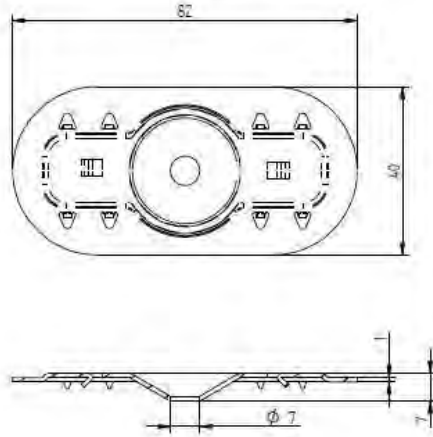

DVP-DFB-8240D

GBS 6,0 x L

Eurofast GBS  
6,0 x L

Eurofast  
DVP-DFB8240D

Combination:  
Eurofast DVP-DFB8240D  
Eurofast GBS 6,0 x L

Van Rijn Fasteners Europe b.v.  
Jan Tooropstraat 16  
NL-5753 DK Deurne  
copyright © 12.2015