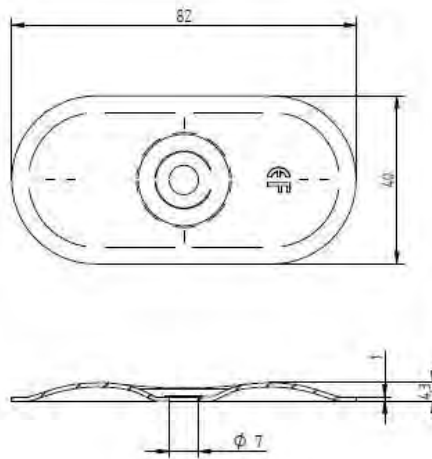

Van Rijn Fasteners Europe b.v.  
Jan Tooropstraat 16  
NL-5753 DK Deurne  
copyright © 12.2015

DVP-DF-8240H

EDS-H 5,0 x L

Eurofast EDS-H  
5,0 x L

Eurofast  
DVP-DF-8240H

Combination:  
Eurofast DVP-DF-8240H  
Eurofast EDS-H 5,0 x L