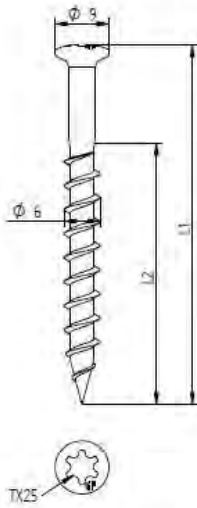

DVP-DF-8240R

GBSA2 6,0 x L

Combination:
Eurofast DVP-DF-8240R
Eurofast GBS-A2 6,0 x L

Van Roij Fasteners Europe b.v.
Jan Tooropstraat 16
NL-5753 DK Deurne
copyright © 12.2015