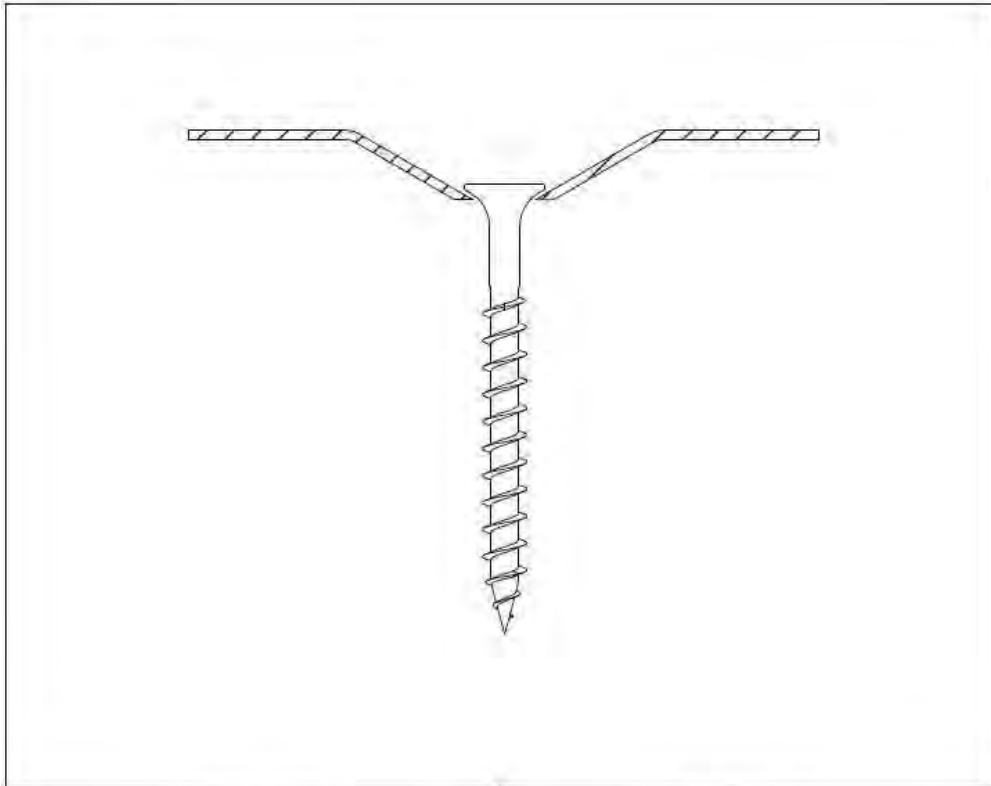

Eurofast
DVP-DF-7070D

DVP-DF-7070D

EDS-H 5,0 x L

Eurofast EDS-H
5,0 x L