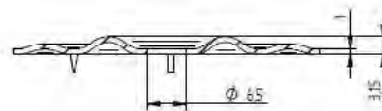

Combination:
Eurofast DVP-EFB-51NS
Eurofast DFCF 6,3 x L

Van Roij Fasteners Europe b.v.
Jan Tooropstraat 16
NL-5753 DK Deurne
copyright © 12.2015