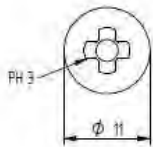

DVP-EF-7010N

DFHD 6,7 x 32

Eurofast DFHD
6,7 x 32

Combination:
Eurofast DVP-EF-7010N
Eurofast DFHD 6,7 x 32

Van Roij Fasteners Europe b.v.
Jan Tooropstraat 16
NL-5753 DK Deurne
copyright © 12.2015