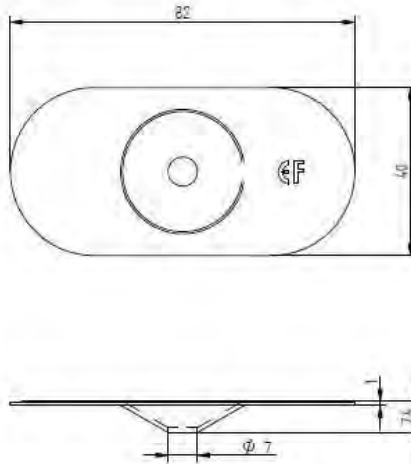

DVP-DF-8240D

GBSA2 6,0 x L

Eurofast GBS-A2  
6,0 x L

Eurofast  
DVP-DF-8240D

Combination:  
Eurofast DVP-DF-8240D  
Eurofast GBS-A2 6,0 x L

Van Roij Fasteners Europe b.v.  
Jan Tooropstraat 16  
NL-5753 DK Deurne  
copyright © 12.2015