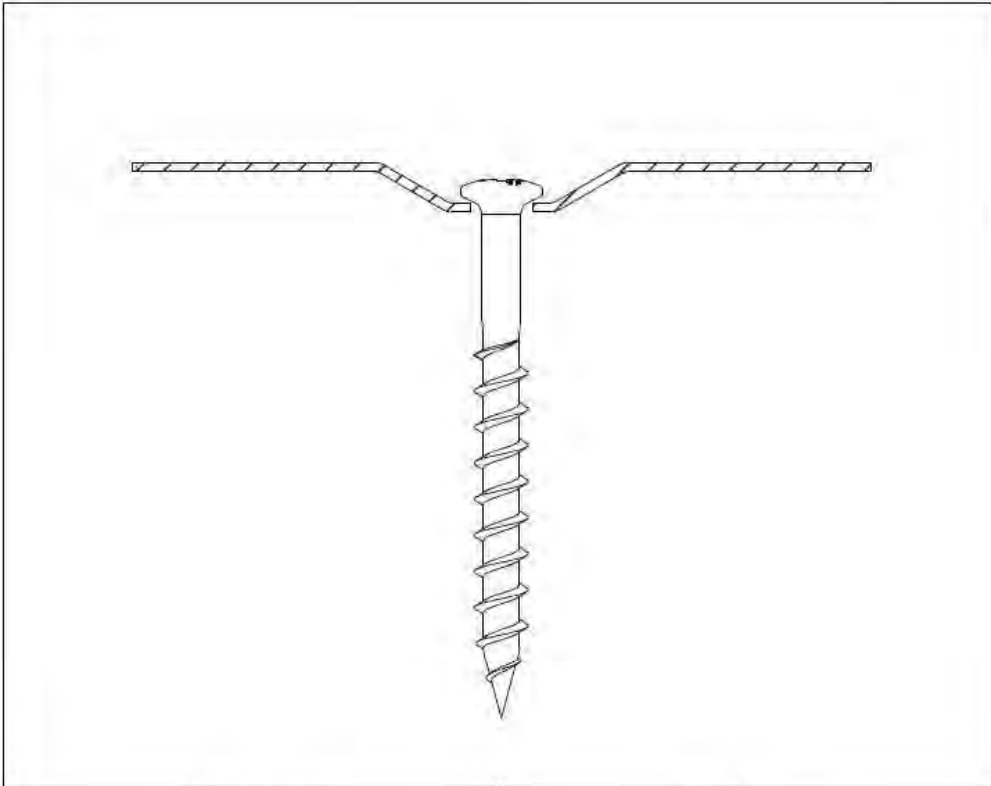

Eurofast
DVP-DF-8240R

DVP-DF-8240R

GBSA2 6,0 x L

Eurofast GBS-A2
6,0 x L