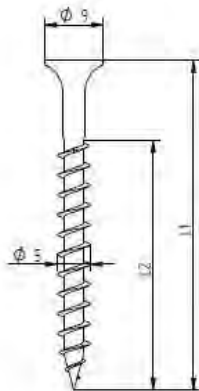

DVP-DF-7070D

EDS-H 5,0 x L

Combination:
Eurofast DVP-DF-7070D
Eurofast EDS-H 5,0 x L

Van Rijn Fasteners Europe b.v.
Jan Tooropstraat 16
NL-5753 DK Deurne
copyright © 12.2015